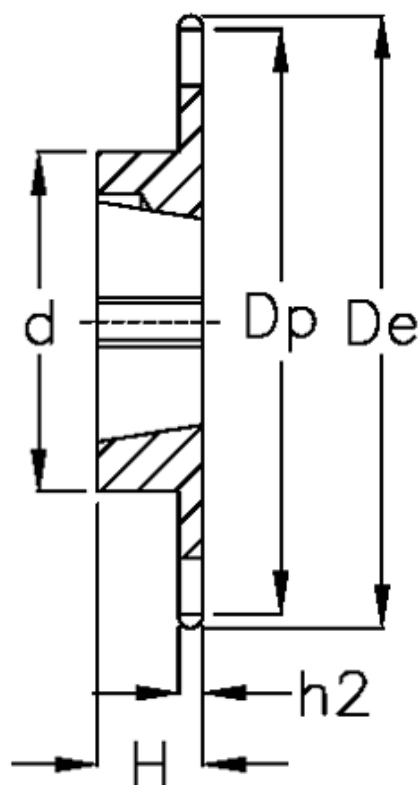

Data Sheet

Article number: 616031008025

Description: Taperbored sprocket 16 B-1 Z=25 simplex
for bushing 2517

Measures

C = 2.5
d = 110
De = 213.5
Dp = 202.66
For bush = 2517

For chain size = 1" x 17,02 mm
For chain type = 16 B-1
H = 45

h1 = 16.2
Material = Stål
Number of teeth = 25